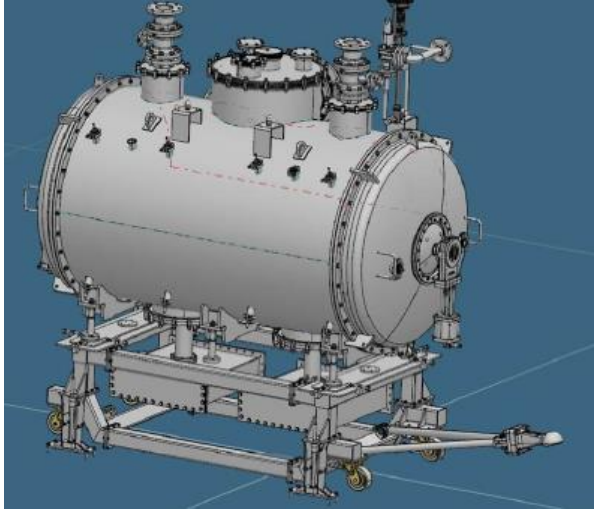

Spoken-Cryo Module: Stands & dismountable Trolleys
Customer: European Spallation Source ERIC (Lud-Sweden)

Electromagnetis Cryo-System

Stand & Trolley

FEM for test simulation

Stand under proof test

Trolley

Series of stand