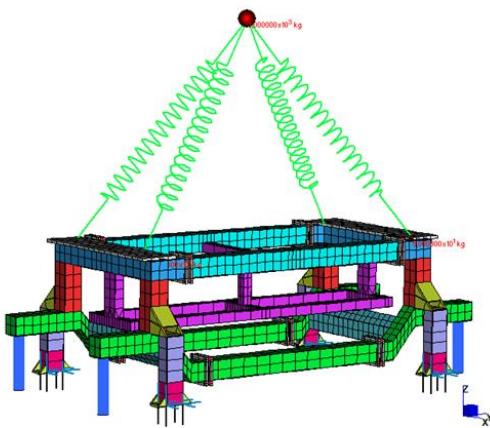

Spoken-Cryo Module: Stands & dismountable Trolleys
Customer: European Spallation Source ERIC (Lud-Sweden)

Electromagnetis Cryo-System

Stand & Trolley

FEM for test simulation

Stand under proof test

Trolley

Series of stand